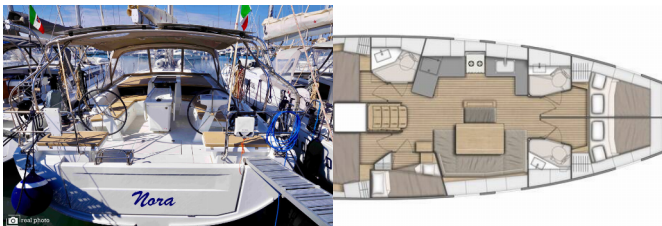

OCEANIS 46.1

Nora (2022)

Yacht Real • Ag. Triados 33 • 153 43 Ag. Paraskevi • Greece

Phone: +30 6977 202170

E-mail: info@yachtreal.com

Web: www.yachtreal.com

Yacht Base	Castellammare, Marina Di Stabia, Italy
Yacht ID	2905
Yacht Brands	Beneteau
Yacht Name	Nora
Production Year	2022
Length	48 Ft
Cabins	5
Berths	10 + 2
WC/Shower	3

COMFORT: Cockpit cushions

DECK: Bathing platform, Bimini top, Cockpit table, Cockpit/stern, outside shower, Dinghy, Sprayhood

ENTERTAINMENT: Radio mp3 player

GALLEY: Hot water, Refrigerator

INTERIOR: Convertible table in salon