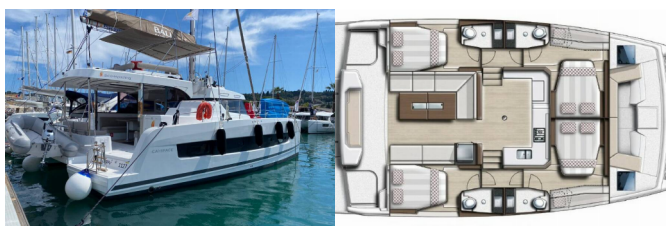

# BALI CATSPACE

Discovery (2022)

Yacht Real • Ag. Triados 33 • 153 43 Ag. Paraskevi • Greece

Phone: +30 6977 202170

E-mail: info@yachtreal.com

Web: www.yachtreal.com

Yacht Base	Volos, Greece
Yacht ID	2896
Yacht Brands	Catana
Yacht Name	Discovery
Production Year	2022
Length	40 Ft
Cabins	4
Berths	10 + 2
Max Persons	12
WC/Shower	4

**DECK:** Bathing platform, Bimini top, Bosun's chair (Safe seat) (boatswain's chair), Cockpit cushions, Cockpit table, Cockpit/stern, outside shower, Dinghy, Electric anchor windlass, Flybridge, Gangway, Main anchor, Swimming ladder

**SAILS:** Electric winch, Lazy bag, Lazy jacks

**YACHT ELECTRICS:** 12V Socket, 220V socket, Battery charger, Converter 220V/12V, Inverter, Shore connection 220 V, Solar panels