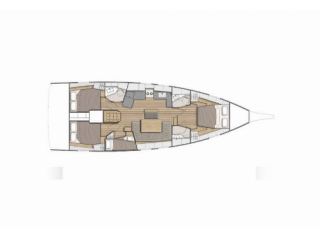

OCEANIS 46.1 FIRST LINE

Naima (2022)

Yacht Real • Ag. Triados 33 • 153 43 Ag. Paraskevi • Greece

Phone: +30 6977 202170

E-mail: info@yachtreal.com

Web: www.yachtreal.com

Yacht Base	Athens, Alimos Marina, Greece
Yacht ID	2881
Yacht Brands	Beneteau
Yacht Name	Naima
Production Year	2022
Length	48 Ft
Cabins	4
Berths	8 + 2
Max Persons	10
WC/Shower	2

COMFORT: Bed linen, Cockpit cushions

DECK: Bimini top, Dinghy, Electric anchor windlass, Gangway, Outboard engine, Sprayhood, Teak deck

ENTERTAINMENT: Fusion radio, Indoor speakers, Outdoor speakers

GALLEY: Coffee machine, Hot water, Refrigerator

INTERIOR: Convertible table in salon, Electric fans

NAVIGATION: Autopilot, Bow thruster, GPS chart plotter - cockpit

SAFETY: VHF radio

SAILS: Electric winch

YACHT ELECTRICS: Air Conditioning, Generator, Inverter, Solar panels, USB sockets