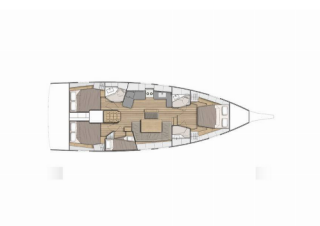

OCEANIS 46.1 FIRST LINE

Naima (2022)

Yacht Real • Ag. Triados 33 • 153 43 Ag. Paraskevi • Greece

Phone: +30 6977 202170

E-mail: info@yachtreal.com

Web: www.yachtreal.com

Yacht Base	Athens, Alimos Marina, Greece
Yacht ID	2881
Yacht Brands	Beneteau
Yacht Name	Naima
Production Year	2022
Length	48 Ft
Cabins	4
Berths	8 + 2
Max Persons	10
WC/Shower	2

DECK: Bimini top, Cockpit cushions, Dinghy, Electric anchor windlass, Gangway, Outboard engine, Sprayhood, Teak deck

ENTERTAINMENT: Fusion radio, Indoor speakers, Outdoor speakers

GALLEY: Coffee machine, Hot water, Refrigerator

INTERIOR: Bed linen, Convertible table in salon, Electric fans

NAVIGATION: Autopilot, Bow thruster, GPS chart plotter - cockpit

SAFETY: VHF radio

SAILS: Electric winch

YACHT ELECTRICS: Air Conditioning, Generator, Inverter, Solar panels, USB sockets