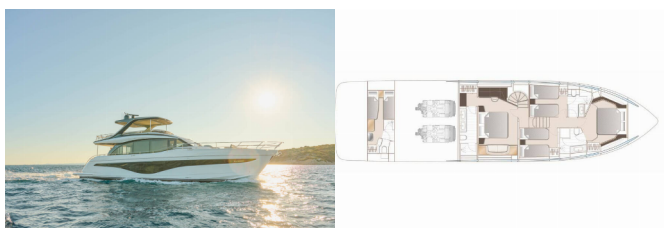

PRINCESS Y72

Elizabeth (2022)

Yacht Real • Ag. Triados 33 • 153 43 Ag. Paraskevi • Greece

Phone: +30 6977 202170

E-mail: info@yachtreal.com

Web: www.yachtreal.com

Yacht Base	Marina Lav - Podstrana, Croatia
Yacht ID	2850
Yacht Brands	Princess Yachts
Yacht Name	Elizabeth
Production Year	2022
Length	75 Ft
Cabins	4 + 1
Berths	8 + 2
WC/Shower	3 + 1

DECK: Bar, Cockpit cushions, Electric anchor windlass, Hard Top Bimini, Hydraulic gangway, Hydraulic lifting swimming platform, LED outdoor ambiance lights, Teak cockpit, Teak deck, Teak table

ENTERTAINMENT: CD player, DVD player, LED TV, Seabob, Snorkeling equipment, Sound System, Stand up paddle (SUP), Towables, Wi-Fi Internet