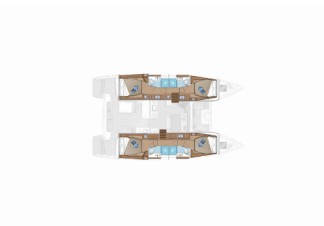

DECK: Bimini top, Cockpit cushions, Dinghy with outboard engine, Hydraulic gangway, Sprayhood

ENTERTAINMENT: Radio

INTERIOR: Electric toilet

NAVIGATION: Autopilot, GPS chart plotter

SAILS: Electric winch

YACHT ELECTRICS: Air Conditioning, Generator, Watermaker - desalinator

Yacht Base	Athens, Alimos Marina, Greece
Yacht ID	2763
Yacht Brands	Lagoon
Yacht Name	Vasiliki
Production Year	2022
Length	46 Ft
Cabins	4 + 2
Berths	8 + 2
Max Persons	12
WC/Shower	4 + 1