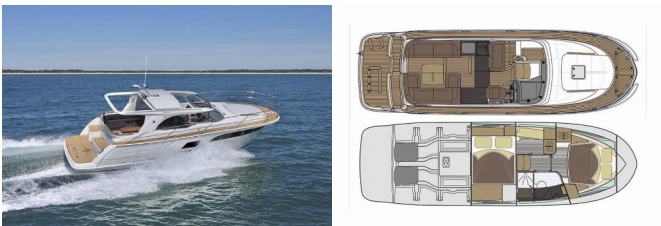

MAREX 360 CABRIOLET CRUISER

True North (2022)

Yacht Real • Ag. Triados 33 • 153 43 Ag. Paraskevi • Greece

Phone: +30 6977 202170

E-mail: info@yachtreal.com

Web: www.yachtreal.com

Yacht Base	Marina Mandalina, Sibenik, Croatia
Yacht ID	2670
Yacht Brands	Marex
Yacht Name	True North
Production Year	2022
Length	38 Ft
Cabins	2
Berths	4 + 2
WC/Shower	1

DECK: Cockpit cushions, Cockpit table, Cockpit/stern, outside shower, Dinghy, Electric anchor windlass, Hard Top Bimini, Outboard engine

ENTERTAINMENT: Radio CD mp3 player + USB, TV + DVD

GALLEY: Hot water, Oven, Refrigerator, Stove

INTERIOR: Bed linen, Towels

NAVIGATION: Bow thruster, GPS chart plotter

YACHT ELECTRICS: Air Conditioning, Generator, Heating, Shore connection 220 V

PRICE AND AVAILABILITY

Marex 360 Cabriolet Cruiser True North (2022)