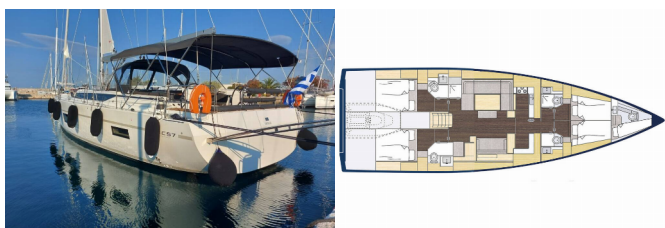

BAVARIA C57 STYLE

BavC57-21 (2021)

Yacht Real • Ag. Triados 33 • 153 43 Ag. Paraskevi • Greece

Phone: +30 6977 202170

E-mail: info@yachtreal.com

Web: www.yachtreal.com

Yacht Base	Athens, Alimos Marina, Greece
Yacht ID	2482
Yacht Brands	Bavaria
Yacht Name	BavC57-21
Production Year	2021
Length	55 Ft
Cabins	4 + 1
Berths	8 + 2
Max Persons	10
WC/Shower	4 + 1

DECK: Bimini top, Electric anchor windlass, Sprayhood, Teak cockpit

ENTERTAINMENT: Outdoor speakers, Radio CD mp3 player

GALLEY: Hot water

INTERIOR: Electric toilet

NAVIGATION: Autopilot, Bow thruster, GPS chart plotter - cockpit, Wind instrument/Anemometer