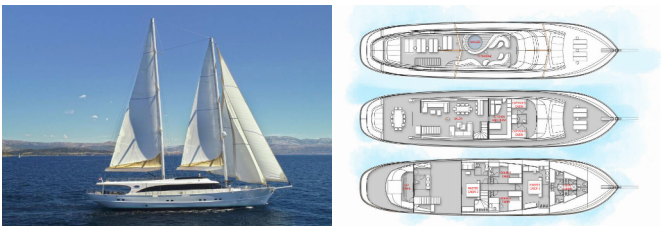

Yacht Base	Split Harbour, Croatia
Yacht ID	2461
Yacht Brands	Custom Made
Yacht Name	Acapella
Production Year	2021
Length	161 Ft
Cabins	5
Berths	10 + 2
Max Persons	12
WC/Shower	5

**DECK:** Aft lounge area, Flybridge, Forward lounge area, Gangway, Hydraulic lifting swimming platform, Jacuzzi, Side bimini sunshades, Sundeck beds