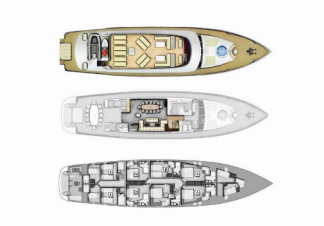

NAVILUX

Navilux (2011)

Yacht Real • Ag. Triados 33 • 153 43 Ag. Paraskevi • Greece

Phone: +30 6977 202170

E-mail: info@yachtreal.com

Web: www.yachtreal.com

Yacht Base	Split Harbour, Croatia
Yacht ID	2372
Yacht Brands	Unknown
Yacht Name	Navilux
Production Year	2011
Length	122 Ft
Cabins	6
Berths	12
WC/Shower	7

COMFORT: Sun mattresses

DECK: Aft lounge area, Bathing platform, Cockpit/stern, outside shower, Dinghy with outboard engine, Gangway, Grill/Barbecue/Plancha, Jacuzzi, Side bimini sunshades, Swimming ladder