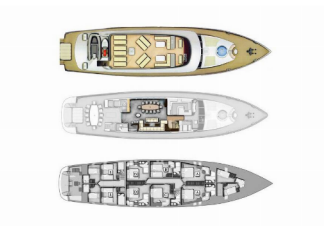

Yacht Base	Split Harbour, Croatia
Yacht ID	2372
Yacht Brands	Unknown
Yacht Name	Navilux
Production Year	2011
Length	122 Ft
Cabins	6
Berths	12
WC/Shower	6

DECK: Aft lounge area, Bathing platform, Cockpit/stern, outside shower, Gangway, Grill/Barbecue/Plancha, Jacuzzi, Side bimini sunshades, Sun mattresses, Swimming ladder

ENTERTAINMENT: DVD player, Fishing equipment, Floating mats, iPod docking system, Jet Ski, Kayak, Playstation 4, Radio, SAT TV, Seabob, Snorkeling equipment, Stand up paddle (SUP), Towables, Tube ring, TV, Wakeboard, Water skis, Water skis for children

GALLEY: Dishwasher, Freezer, Ice maker

INTERIOR: Safe, Toilet paper

SAFETY: VHF radio

YACHT ELECTRICS: Air Conditioning