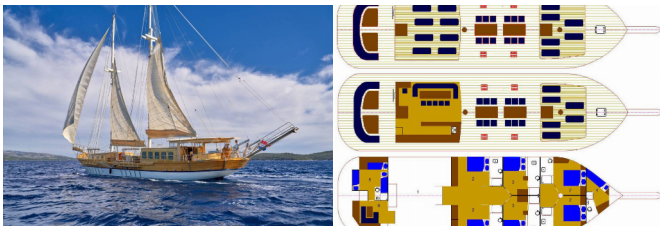

LIBRA

Libra (1997)

Yacht Real • Ag. Triados 33 • 153 43 Ag. Paraskevi • Greece

Phone: +30 6977 202170

E-mail: info@yachtreal.com

Web: www.yachtreal.com

Yacht Base	Split Harbour, Croatia
Yacht ID	2370
Yacht Brands	Unknown
Yacht Name	Libra
Production Year	1997
Length	103 Ft
Cabins	6
Berths	12
WC/Shower	6

DECK: Cockpit/stern, outside shower, Dinghy with outboard engine, Grill/Barbecue/Plancha, Sun mattresses

ENTERTAINMENT: Banana boat, Donut, Fishing equipment, Kayak, Radio CD player + USB, Snorkeling equipment, Stand up paddle (SUP), TV + DVD, Wakeboard, Water skis, Water skis for children