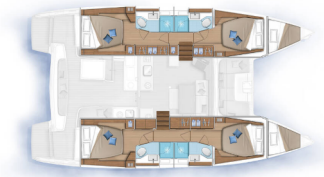

DECK: Bimini top, Cockpit cushions, Dinghy with outboard engine, Gangway, Hydraulic gangway, Sprayhood

ENTERTAINMENT: Radio

INTERIOR: Electric toilet

NAVIGATION: Autopilot, GPS chart plotter

SAILS: Electric winch

YACHT ELECTRICS: Air Conditioning, Generator, Solar panels, Watermaker - desalinator

Yacht Base Corfu, Gouvia Marina, Greece

Yacht ID 2291

Yacht Brands Lagoon

Yacht Name If

Production Year 2021

Length 46 Ft

Cabins 4 + 2

Berths 8 + 2

WC/Shower 4 + 1