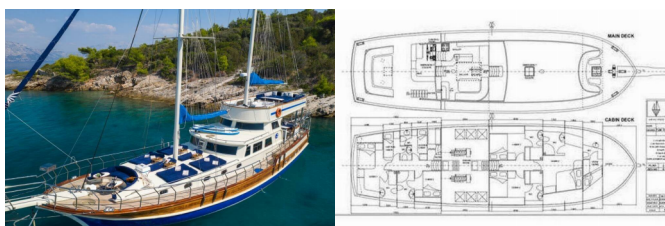

# SAINT LUCA

Saint Luca (2019)

Yacht Real • Ag. Triados 33 • 153 43 Ag. Paraskevi • Greece

Phone: +30 6977 202170

E-mail: info@yachtreal.com

Web: www.yachtreal.com

Yacht Base	Split Harbour, Croatia
Yacht ID	2209
Yacht Brands	Custom Made
Yacht Name	Saint Luca
Production Year	2019
Length	95 Ft
Cabins	5
Berths	10
WC/Shower	5

**DECK:** Cockpit/stern, outside shower, Sun mattresses

**ENTERTAINMENT:** Board games, Canoe, Donut, Fishing equipment, Fusion radio, Jet Ski, LCD TV, Mask and snorkel, Paddle board, Water skis, Wellness massage, Wi-Fi Internet