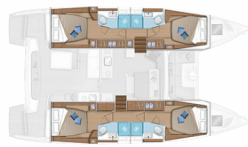

DECK: Cockpit fridge, Dinghy, Hydraulic gangway, Outboard engine, Teak cockpit

ENTERTAINMENT: Indoor speakers, Outdoor speakers, Radio CD mp3 player, Stand up paddle (SUP) - FREE, TV, Underwater lights, Wi-Fi Internet

GALLEY: Coffee machine, Refrigerator

INTERIOR: Bed linen, Electric fans, Electric toilet

NAVIGATION: GPS chart plotter - cockpit

SAILS: Electric winch

YACHT ELECTRICS: Air Conditioning, Generator, Inverter, Solar panels, USB sockets, Watermaker - desalinator

Yacht Base	Athens, Alimos Marina, Greece
Yacht ID	2177
Yacht Brands	Lagoon
Yacht Name	White Pearl
Production Year	2020
Length	46 Ft
Cabins	4 + 2
Berths	8 + 2
Max Persons	10
WC/Shower	4 + 1