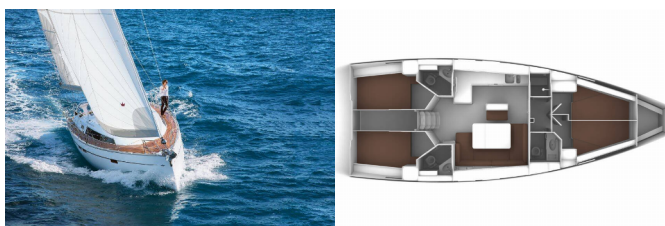

BAVARIA CRUISER 46

Dorabella (2020)

Yacht Real • Ag. Triados 33 • 153 43 Ag. Paraskevi • Greece

Phone: +30 6977 202170

E-mail: info@yachtreal.com

Web: www.yachtreal.com

Yacht Base	Bodrum/Turgutreis/D-Marin, Turkey
Yacht ID	2151
Yacht Brands	Bavaria
Yacht Name	Dorabella
Production Year	2020
Length	47 Ft
Cabins	4
Berths	8
Max Persons	8
WC/Shower	3

COMFORT: Cockpit cushions, Outside cushions

DECK: Anchor Delta, Bimini top, Boat hook, Cockpit fridge, Cockpit/stern, outside shower, Deck brush, Dinghy, Dinghy (byboat) pump, Electric anchor windlass, Fenders, Floating rope, Fuel funnel, Gangway, Impeller, V-belt, oilfilter, Jerry cans for diesel, Jerry cans for fuel, Outboard engine, Plastic bucket, Ropes, Sponge, Sprayhood, Swimming ladder