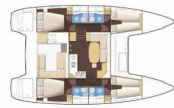

Yacht Base	Ormos Panagias, Greece
Yacht ID	2086
Yacht Brands	Lagoon
Yacht Name	Excellent
Production Year	2012
Length	39 Ft
Cabins	4 + 2
Berths	8 + 2 + 2
Max Persons	12
WC/Shower	4

ADDITIONAL: Flag

COMFORT: Bedlinen and towels, Blankets, Cockpit cushions, Mattresses, Pillows, Sheets, Towels

DECK: Bimini top, Black ball, Black conus, Boat hook, Bosun's chair (Safe seat) (boatswain's chair), Canister for water, Cockpit table, Cockpit/stern, outside shower, Dinghy, Fenders, Fuel funnel, Gangway, Jerry cans for diesel, Jerry cans for fuel, Mooring ropes , Oil filter, Outboard engine, Plastic bucket, Repair box for dinghy, Spare anchor (Reserve, Auxiliary anchor), Sprayhood, Swimming ladder, Water hose, Winch handles

ENTERTAINMENT: Fins, Indoor speakers, LCD TV, Mask and snorkel, Outdoor speakers, Radio CD mp3 player

GALLEY: Broom and dustpan, Coffee machine, Gas bottles, Hot water, Kitchen utensils (Galley equipment, cutlery), Microwave, Oven, Refrigerator, Water pump

INTERIOR: Barometer, Bilge pump handle, Clock, Electric fans in cabins, Vacuum cleaner, Yacht keys

NAVIGATION: Autopilot, Binoculars, Compass, Divider, nautic chart, Echosounder/Depthsounder, GPS chart plotter, Hand bearing compass, Nautical charts, Navigation (Nautical) charts and nautical guide , Navigation/position Lights, Parallel ruler, Pilot book, Speedometer (Speed log), Wind instrument/Anemometer, Windex

SAFETY: Distress flare box, Emergency tiller, EPIRB- Distress radio beacons, Fire extinguisher , First aid kit , Floating light, Fog horn, Horseshoe lifebuoy, Life belts (Safety harness), Life jacket (children), Life jackets, Oars (Paddles), Repair kit, Search light, Set of tools , Torch, VHF radio , Wire (shroud) cutter

SAILS: Spinnaker boom

YACHT ELECTRICS: Batteries, Battery charger , Bilge pump - Electric, Inverter, Shore connection 220 V, Shore power cable