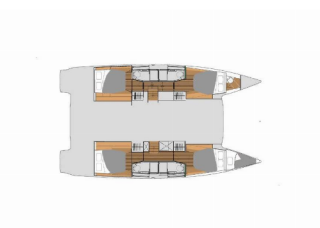

FONTAINE PAJOT ELBA 45

Greek Beauty' (2020)

Yacht Real • Ag. Triados 33 • 153 43 Ag. Paraskevi • Greece

Phone: +30 6977 202170

E-mail: info@yachtreal.com

Web: www.yachtreal.com

Yacht Base	Mykonos, Greece
Yacht ID	1817
Yacht Brands	Fountaine Pajot
Yacht Name	Greek Beauty'
Production Year	2020
Length	44 Ft
Cabins	4 + 1
Berths	8 + 1
Max Persons	10
WC/Shower	5 + 1

DECK: Bimini top, Cockpit cushions, Cockpit table, Cockpit/stern, outside shower, Dinghy, Electric anchor windlass, Gangway, Outboard engine, Sprayhood, Swimming ladder

ENTERTAINMENT: Snorkeling equipment