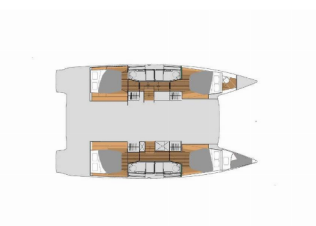

FONTAINE PAJOT ELBA 45

Greek Beauty' (2020)

Yacht Real • Ag. Triados 33 • 153 43 Ag. Paraskevi • Greece

Phone: +30 6977 202170

E-mail: info@yachtreal.com

Web: www.yachtreal.com

Yacht Base	Paros, Greece
Yacht ID	1817
Yacht Brands	Fountaine Pajot
Yacht Name	Greek Beauty'
Production Year	2020
Length	44 Ft
Cabins	4 + 1
Berths	8 + 1
Max Persons	10
WC/Shower	5 + 1

COMFORT: Bed linen, Cockpit cushions, Towels

DECK: Bimini top, Cockpit table, Cockpit/stern, outside shower, Dinghy, Electric anchor windlass, Gangway, Outboard engine, Sprayhood, Swimming ladder

ENTERTAINMENT: Snorkeling equipment