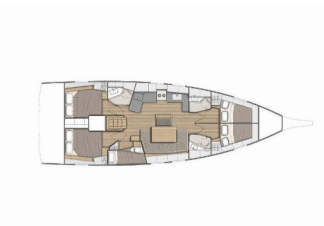

OCEANIS 46.1

Kalmi (2020)

Yacht Real • Ag. Triados 33 • 153 43 Ag. Paraskevi • Greece

Phone: +30 6977 202170

E-mail: info@yachtreal.com

Web: www.yachtreal.com

Yacht Base	Lavrion, Main Port, Greece
Yacht ID	1791
Yacht Brands	Beneteau
Yacht Name	Kalmi
Production Year	2020
Length	48 Ft
Cabins	5
Berths	10
WC/Shower	3

DECK: Bimini top, Cockpit table, Cockpit/stern, outside shower, Dinghy with outboard engine, Electric anchor windlass, Gangway, Ice box in cockpit, Sprayhood, Swimming ladder

ENTERTAINMENT: Outdoor speakers, Radio mp3 player, TV + DVD