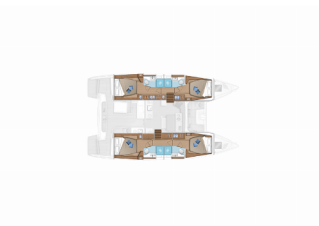

LAGOON 46

Harmony (2020)

Yacht Real • Ag. Triados 33 • 153 43 Ag. Paraskevi • Greece

Phone: +30 6977 202170

E-mail: info@yachtreal.com

Web: www.yachtreal.com

Yacht Base	Lavrion, Main Port, Greece
Yacht ID	1718
Yacht Brands	Lagoon
Yacht Name	Harmony
Production Year	2020
Length	46 Ft
Cabins	4 + 2
Berths	8 + 2
WC/Shower	4 + 1

DECK: Anchor winch remote control, Anchor with chain, Bimini top, Black ball, Boat hook, Bosun's chair (Safe seat) (boatswain's chair), Cockpit cushions, Cockpit fridge, Cockpit/stern, outside shower, Dinghy with outboard engine, Hydraulic gangway, Sprayhood, Swimming ladder