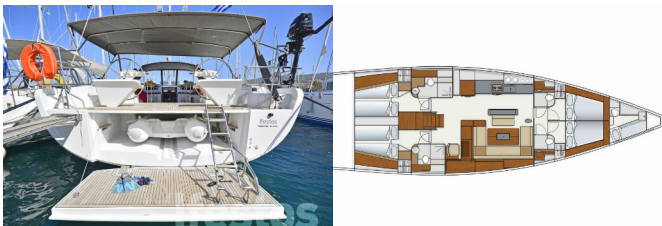

HANSE 575

Ifestos (2014)

Yacht Real • Ag. Triados 33 • 153 43 Ag. Paraskevi • Greece

Phone: +30 6977 202170

E-mail: info@yachtreal.com

Web: www.yachtreal.com

Yacht Base	Kos, Kos Marina, Greece
Yacht ID	166
Yacht Brands	Hanse Yachts
Yacht Name	Ifestos
Production Year	2014
Length	56 Ft
Cabins	4 + 1
Berths	8 + 1
Max Persons	10
WC/Shower	4 + 1

DECK: Bathing platform, Bimini top, Black ball, Boat hook, Cockpit table, Dinghy with outboard engine, Electric anchor windlass, Fenders, Main anchor, Spare anchor (Reserve, Auxiliary anchor), Sprayhood, Swimming ladder, Water hose, Winch handles

YACHT ELECTRICS: 220V socket, Air Conditioning, Battery charger, Generator, Shore connection 220 V, Solar panels, USB charger for mobile phone and laptop, USB sockets

PRICE AND AVAILABILITY

Hanse 575 Ifestos (2014)