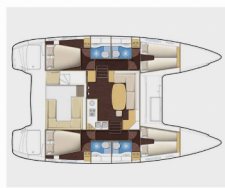

DECK: Bimini top, Electric anchor windlass, Outboard engine, Sprayhood

ENTERTAINMENT: Outdoor speakers, Radio CD player

GALLEY: Oven, Refrigerator, Sink

INTERIOR: Blankets, Electric fans in cabins, Pillows, Towels

NAVIGATION: Autopilot, Complete navigation equipment, GPS, GPS chart plotter

YACHT ELECTRICS: Air Conditioning, Solar panels

Yacht Base	Rhodes, Mandraki Port, Greece
Yacht ID	1625
Yacht Brands	Lagoon
Yacht Name	Catallou
Production Year	2017
Length	39 Ft
Cabins	4 + 2
Berths	8 + 2
Max Persons	10
WC/Shower	4