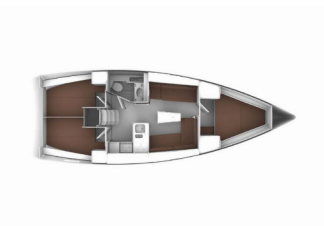

BAVARIA CRUISER 37

Nenemia (2018)

Yacht Real • Ag. Triados 33 • 153 43 Ag. Paraskevi • Greece

Phone: +30 6977 202170

E-mail: info@yachtreal.com

Web: www.yachtreal.com

Yacht Base	Rhodes, Mandraki Port, Greece
Yacht ID	1624
Yacht Brands	Bavaria
Yacht Name	Nenemia
Production Year	2018
Length	37 Ft
Cabins	3
Berths	6
Max Persons	6
WC/Shower	1

DECK: Bimini top, Electric anchor windlass, Outboard engine, Sprayhood

ENTERTAINMENT: Outdoor speakers, Radio CD player

GALLEY: Oven, Refrigerator, Sink

INTERIOR: Blankets, Electric fans in cabins, Pillows, Towels