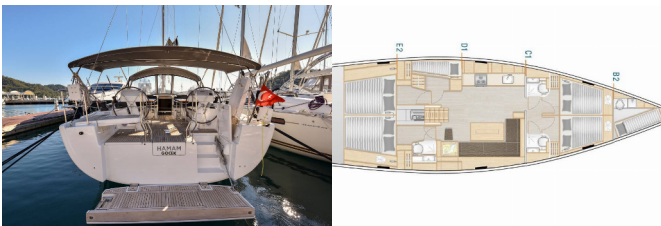

HANSE 508

Hamam (2019)

Yacht Real • Ag. Triados 33 • 153 43 Ag. Paraskevi • Greece

Phone: +30 6977 202170

E-mail: info@yachtreal.com

Web: www.yachtreal.com

Yacht Base	Marin Turk Göcek Village Port, Turkey
Yacht ID	1491
Yacht Brands	Hanse Yachts
Yacht Name	Hamam
Production Year	2019
Length	51Ft
Cabins	5 +1
Berths	10 +1+1
WC/Shower	3 +1

DECK: Bathing platform, Bimini top, Cockpit table, Cockpit/stern, outside shower, Dinghy, Electric anchor windlass, Sprayhood, Teak cockpit

ENTERTAINMENT: Outdoor speakers, Radio CD player, TV

GALLEY: Gas cookers, Hot water, Kitchen utensils (Galley equipment, cutlery), Oven, Refrigerator