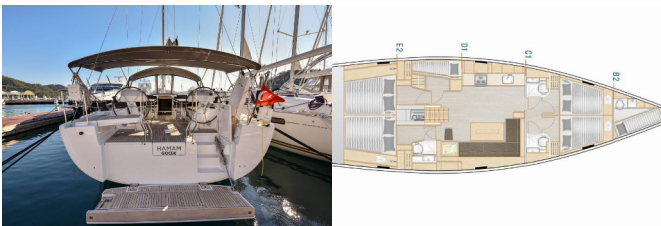

Yacht Base	Marin Turk Göcek Village Port, Turkey
Yacht ID	1491
Yacht Brands	Hanse Yachts
Yacht Name	Hamam
Production Year	2019
Length	51Ft
Cabins	5 +1
Berths	10 +1+1
WC/Shower	3 +1

**DECK:** Bathing platform, Bimini top, Cockpit table, Cockpit/stern, outside shower, Dinghy, Electric anchor windlass, Sprayhood, Teak cockpit