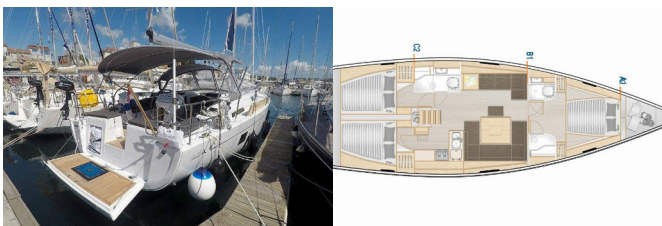

HANSE 458

Summer Wind (2019)

Yacht Real • Ag. Triados 33 • 153 43 Ag. Paraskevi • Greece

Phone: +30 6977 202170

E-mail: info@yachtreal.com

Web: www.yachtreal.com

Yacht Base	Marina Mandalina, Sibenik, Croatia
Yacht ID	1401
Yacht Brands	Hanse Yachts
Yacht Name	Summer Wind
Production Year	2019
Length	46 Ft
Cabins	3
Berths	6 + 2
WC/Shower	2

DECK: Anchor with chain, Anchor with rope , Bimini top, Boat hook, Cockpit cushions, Cockpit table, Cockpit/stern, outside shower, Deck brush, Dinghy, Electric anchor windlass, Fenders, Gangway, Mooring ropes , Outboard engine, Plastic bucket, Spare anchor (Reserve, Auxiliary anchor), Sprayhood, Swimming ladder, Water hose, Winch handles

ENTERTAINMENT: Outdoor speakers, Radio CD player, USB, AUX input, TV + DVD

GALLEY: Hot water, Refrigerator

INTERIOR: Bed linen, Towels, Yacht keys

NAVIGATION: Autopilot, Binoculars, Bow thruster, Depthsounder, GPS chart plotter - cockpit, Harbour guides, Nautical charts, Navigation set, Speedometer (Speed log)