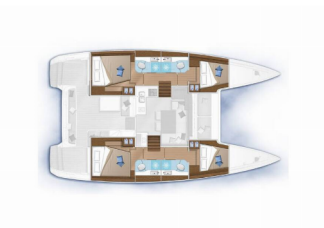

Yacht Base	Palma De Mallorca, La Lonja, Spain
Yacht ID	1273
Yacht Brands	Lagoon
Yacht Name	StarElli
Production Year	2019
Length	39 Ft
Cabins	4 + 2
Berths	8 + 2 + 2
WC/Shower	4

COMFORT: Cockpit cushions

DECK: Bimini top, Cockpit/stern, outside shower, Dinghy, Electric anchor windlass, Sprayhood

GALLEY: Hot water, Kitchen utensils (Galley equipment, cutlery)

NAVIGATION: Autopilot, GPS chart plotter - cockpit, Wind instrument/Anemometer

SAFETY: EPIRB-Distress radio beacons, Inflatable lifejacket, Liferaft

SAILS: Electric winch

YACHT ELECTRICS: Solar panels