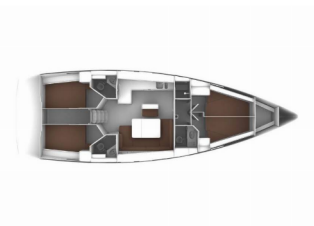

BAVARIA CRUISER 46

Dalila (2025)

Yacht Real • ☰ ☰ ☰ ☰ ☰ 33 • 153 43 ☰ ☰ ☰ ☰ ☰ • ☰ ☰ ☰ ☰ ☰

☰ ☰ ☰ ☰ ☰ 30 69 77 202170

☰ ☰ ☰ ☰ ☰ info@yachtreal.com

Web: www.yachtreal.com

☰ ☰ ☰ ☰ ☰	Bodrum/Turgutreis/D-Marin, Turkey
☰ ☰ ☰ ☰ ☰ ID	9749
☰ ☰ ☰ ☰ ☰	Bavaria
☰ ☰ ☰ ☰ ☰	Dalila
☰ ☰ ☰ ☰ ☰	2025
☰ ☰ ☰ ☰ ☰	47 Ft
☰ ☰ ☰ ☰ ☰	4
☰ ☰ ☰ ☰ ☰	8
☰ ☰ ☰ ☰ ☰ / ☰ ☰ ☰ ☰ ☰	3

COMFORT: Cockpit cushions, Outside cushions

DECK: Anchor Delta, Bimini top, Boat hook, Cockpit fridge, Cockpit/stern, outside shower, Deck brush, Dinghy, Dinghy (byboat) pump, Electric anchor windlass, Fenders, Floating rope, Fuel funnel, Gangway, Impeller, V-belt, oilfilter, Jerry cans for diesel, Jerry cans for fuel, Outboard engine, Plastic bucket, Ropes, Sponge, Sprayhood, Swimming ladder