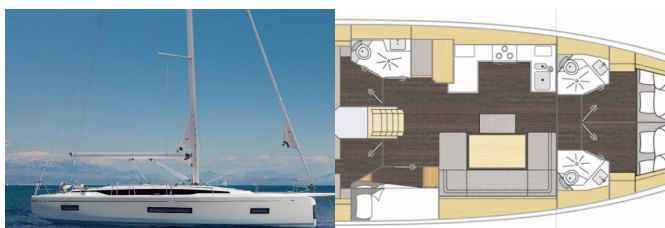

BAVARIA C46

Rana (2025)

Yacht Real • 33 • 153 43

30 69 7 202170

info@yachtreal.com

Web: www.yachtreal.com

Marin Turk Göcek Village Port, Turkey	
ID	9342
	Bavaria
	Rana
	2025
	48 Ft
	5
	10
	10
	3

COMFORT: Cockpit cushions

DECK: Anchor line, Anchor swivel, Bimini top, Boat hook, Bosun's chair (Safe seat) (boatswain's chair), Canister for water, Cockpit table with light, Cockpit/stern, outside shower, Dinghy, Dinghy (byboat) pump, Electric anchor windlass, Fenders, Gangway, Impeller, V-belt, oilfilter, Jerry cans for diesel, Main anchor, Mooring ropes , Plastic bucket, Remote control for anchor winch with chain counter at helm, Repair box for dinghy, Round/globular fender, Spare anchor (Reserve, Auxiliary anchor), Spotlight / Headlights, Sprayhood, Teak cockpit, Water hose