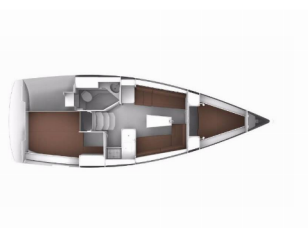

BAVARIA CRUISER 34

Charlie (2018)

Yacht Real • ☰ ☰ ☰ ☰ ☰ 33 • 153 43 ☰ ☰ ☰ ☰ ☰ • ☰ ☰ ☰ ☰ ☰

☰ ☰ ☰ ☰ ☰ 30 69 7 202170

☰ ☰ ☰ ☰ ☰ info@yachtreal.com

Web: www.yachtreal.com

☰ ☰ ☰ ☰ ☰	Marina Spinut, Split, Croatia
☰ ☰ ☰ ☰ ☰ ID	926
☰ ☰ ☰ ☰ ☰	Bavaria
☰ ☰ ☰ ☰ ☰	Charlie
☰ ☰ ☰ ☰ ☰	2018
☰ ☰ ☰ ☰ ☰	33 Ft
☰ ☰ ☰ ☰ ☰	2
☰ ☰ ☰ ☰ ☰	4 + 2
☰ ☰ ☰ ☰ ☰ / ☰ ☰ ☰ ☰ ☰	1

DECK: Bimini top, Boat hook, Cockpit cushions, Cockpit table, Cockpit/stern, outside shower, Deck brush, Dinghy, Electric anchor windlass, Fenders, Fuel funnel, Gangway, Jerry can for fuel (outboard), Mooring ropes, Plastic bucket, Round/globular fender, Sea/Storm drogue anchor, Spare anchor (Reserve, Auxiliary anchor), Sponge, Sprayhood, Teak cockpit, Water hose, Winch handles