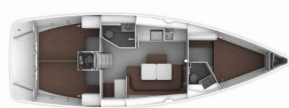

Yacht Real • ☰ ☰ ☰ ☰ 33 • 153 43 ☰ ☰ ☰ ☰ • ☰ ☰ ☰ ☰

☰ ☰ ☰ ☰ 30 69 77 202170

☰ ☰ ☰ ☰ info@yachtreal.com

Web: www.yachtreal.com