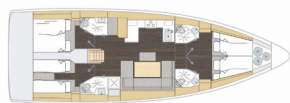

Yacht Real • ☰ ☰ ☰ ☰ ☰ 33 • 153 43 ☰ ☰ ☰ ☰ ☰

☰ ☰ ☰ ☰ ☰ 30 69 77 202170

☰ ☰ ☰ ☰ ☰ info@yachtreal.com

Web: www.yachtreal.com