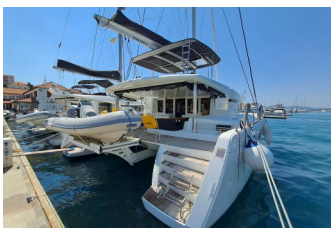

LAGOON 52 F

Great Salsa (2017)

Yacht Real • ☰ ☰ ☰ ☰ 33 • 153 43 ☰ ☰ ☰ ☰ • ☰ ☰ ☰ ☰

☰ ☰ ☰ ☰ 30 69 77 202170

☰ ☰ ☰ ☰ info@yachtreal.com

Web: www.yachtreal.com

☰ ☰ ☰ ☰	Palma De Mallorca, La Lonja, Spain
☰ ☰ ☰ ☰ ID	8858
☰ ☰ ☰ ☰	Lagoon
☰ ☰ ☰ ☰	Great Salsa
☰ ☰ ☰ ☰	2017
☰ ☰ ☰ ☰	52 Ft
☰ ☰ ☰ ☰	4 + 1
☰ ☰ ☰ ☰	8 + 2
☰ ☰ ☰ ☰ / ☰ ☰ ☰ ☰	5

COMFORT: Bedlinen and towels

DECK: Bimini top, Cockpit fridge, Davit, Dinghy with outboard engine, Electric anchor windlass, Flybridge, Fridge on flybridge, Grill/Barbecue/Plancha, Teak cockpit

ENTERTAINMENT: Fusion radio, TV, Underwater lights

SAFETY: Black Water Tank, Life jackets

SAILS: Electric winch

YACHT ELECTRICS: 230 volt socket, Air Conditioning, Generator, Inverter, Watermaker - desalinator

Lagoon 52 F Great Salsa (2017)

YACHTREAL
HOLIDAYS AT SEA