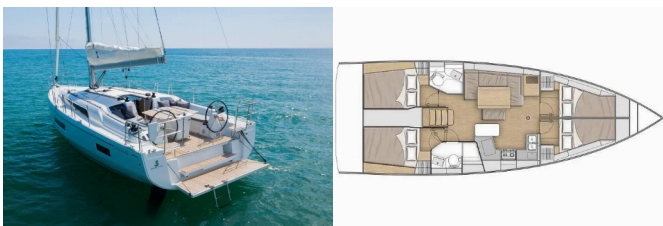

OCEANIS 40.1

Albius (2024)

Yacht Real • ☰ ☰ ☰ ☰ ☰ 33 • 153 43 ☰ ☰ ☰ ☰ ☰ • ☰ ☰ ☰ ☰ ☰

☰ ☰ ☰ ☰ ☰ 30 69 77 202170

☰ ☰ ☰ ☰ ☰ info@yachtreal.com

Web: www.yachtreal.com

☰ ☰ ☰ ☰ ☰	Marina Kastela, Croatia
☰ ☰ ☰ ☰ ☰ ID	8791
☰ ☰ ☰ ☰ ☰	Beneteau
☰ ☰ ☰ ☰ ☰	Albius
☰ ☰ ☰ ☰ ☰	2024
☰ ☰ ☰ ☰ ☰	42 Ft
☰ ☰ ☰ ☰ ☰	4
☰ ☰ ☰ ☰ ☰	8 + 2
☰ ☰ ☰ ☰ ☰ / ☰ ☰ ☰ ☰ ☰	2

DECK: Anchor winch remote control, Bimini top, Cockpit table, Cockpit/stern, outside shower, Dinghy, Electric anchor windlass, Outboard engine, Sunshades

ENTERTAINMENT: Outdoor speakers, Radio CD/mp3 player, USB, AUX input, Wi-Fi Internet