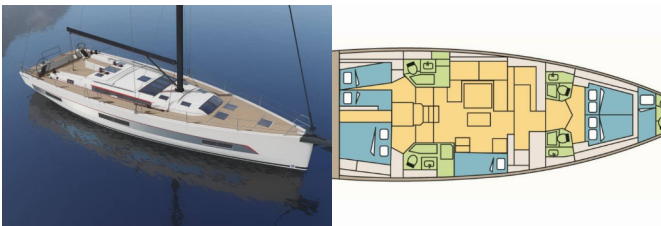

DUFOUR 530 SMART ELECTRIC

Y-JIREH (2024)

Yacht Real • ☰ ☰ ☰ ☰ ☰ 33 • 153 43 ☰ ☰ ☰ ☰ • ☰ ☰ ☰

☰ ☰ ☰ ☰ ☰ 30 69 77 202170

☰ ☰ ☰ ☰ ☰ info@yachtreal.com

Web: www.yachtreal.com

☰ ☰ ☰ ☰ ☰	Olbia, Italy
☰ ☰ ☰ ☰ ☰ ID	8626
☰ ☰ ☰ ☰ ☰	Dufour
☰ ☰ ☰ ☰ ☰	Y-JIREH
☰ ☰ ☰ ☰ ☰	2024
☰ ☰ ☰ ☰ ☰	54 Ft
☰ ☰ ☰ ☰ ☰	5 + 1
☰ ☰ ☰ ☰ ☰	10 + 1
☰ ☰ ☰ ☰ ☰ ☰ ☰ ☰ ☰ ☰	11
☰ ☰ ☰ ☰ ☰ / ☰ ☰ ☰	4 + 1