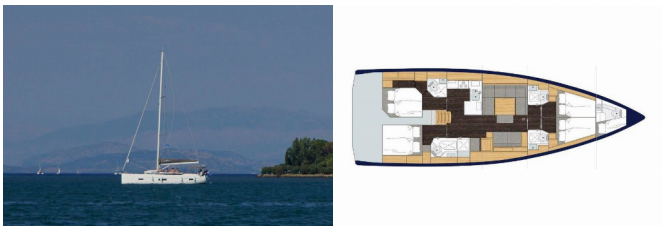

# BAVARIA C50 STYLE

Moya One (2024)

Yacht Real • ☰ ☰ ☰ ☰ ☰ 33 • 153 43 ☰ ☰ ☰ ☰ ☰

☰ ☰ ☰ ☰ ☰ 30 69 77 202170

☰ ☰ ☰ ☰ ☰ info@yachtreal.com

Web: www.yachtreal.com

☰ ☰ ☰ ☰ ☰	Corfu, Gouvia Marina, Greece
☰ ☰ ☰ ☰ ☰ ID	8592
☰ ☰ ☰ ☰ ☰	Bavaria
☰ ☰ ☰ ☰ ☰	Moya One
☰ ☰ ☰ ☰ ☰	2024
☰ ☰ ☰ ☰ ☰	51 Ft
☰ ☰ ☰ ☰ ☰	4 + 1
☰ ☰ ☰ ☰ ☰	8 + 1 + 1
☰ ☰ ☰ ☰ ☰ ☰ ☰ ☰ ☰ ☰	10
☰ ☰ ☰ ☰ ☰ / ☰ ☰ ☰ ☰	4 + 1

**DECK:** Anchor line, Anchor swivel, Bimini top, Black ball, Black conus, Boat hook, Bosun's chair (Safe seat) (boatswain's chair), Cockpit cushions, Cockpit grill, Cockpit table, Cockpit/stern, outside shower, Dinghy, Electric anchor windlass, Fenders, Gangway, Hawser, Jerry cans for diesel, Main anchor, Mooring ropes, Plastic bucket, Round/globular fender, Spare anchor (Reserve, Auxiliary anchor), Spotlight / Headlights, Sprayhood, Spring line, Sundeck cushions, Teak cockpit, Water hose