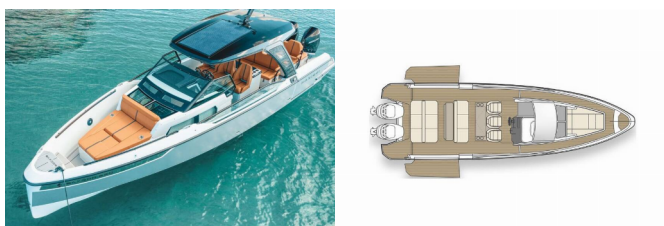

SAXDOR 320 GTO

Respirato (2023)

Yacht Real • ☰ ☰ ☰ ☰ 33 • 153 43 ☰ ☰ ☰ ☰ • ☰ ☰ ☰ ☰

☰ ☰ ☰ ☰ 30 69 77 202170

☰ ☰ ☰ ☰ info@yachtreal.com

Web: www.yachtreal.com

☰ ☰ ☰ ☰	ACI Marina Vodice, Croatia
☰ ☰ ☰ ☰ ID	8221
☰ ☰ ☰ ☰	Saxdor Yachts
☰ ☰ ☰ ☰	Respirato
☰ ☰ ☰ ☰	2023
☰ ☰ ☰ ☰	34 Ft
☰ ☰ ☰ ☰	1
☰ ☰ ☰ ☰	2
☰ ☰ ☰ ☰ ☰ ☰ ☰ ☰	9
☰ ☰ ☰ ☰ / ☰ ☰ ☰ ☰	1

DECK: Anchor, Bathing platform, Bilge pump - Mechanic, Bimini top, Cockpit/stern, outside shower, Electric anchor windlass, Fenders, Mooring ropes , Sun deck, Water hose

ENTERTAINMENT: Fusion radio, Wi-Fi Internet