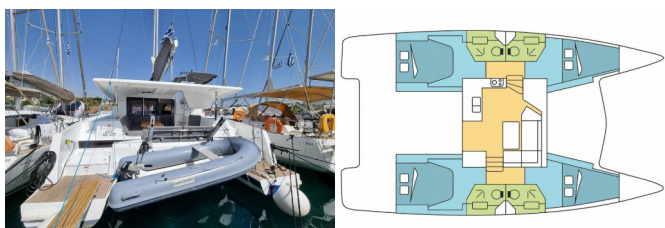

FONTAINE PAJOT ISLA 40

Joy (2022)

Yacht Real • ☰ ☰ ☰ ☰ 33 • 153 43 ☰ ☰ ☰ ☰ • ☰ ☰ ☰ ☰

☰ ☰ ☰ ☰ 30 69 77 202170

☰ ☰ ☰ ☰ info@yachtreal.com

Web: www.yachtreal.com

☰ ☰ ☰ ☰	Lavrion - Olympic Marine, Greece
☰ ☰ ☰ ☰ ID	8148
☰ ☰ ☰ ☰	Fontaine Pajot
☰ ☰ ☰ ☰	Joy
☰ ☰ ☰ ☰	2022
☰ ☰ ☰ ☰	39 Ft
☰ ☰ ☰ ☰	4 + 2
☰ ☰ ☰ ☰	8 + 2
☰ ☰ ☰ ☰ ☰ ☰ ☰ ☰	11
☰ ☰ ☰ ☰ / ☰ ☰ ☰ ☰	4

DECK: Bilge pump - Mechanic, Bimini top, Bosun's chair (Safe seat) (boatswain's chair), Cockpit cushions, Cockpit table, Cockpit/stern, outside shower, Dinghy, Electric anchor windlass, Fenders, Main anchor, Mooring Cleats, Mooring ropes , Swimming ladder