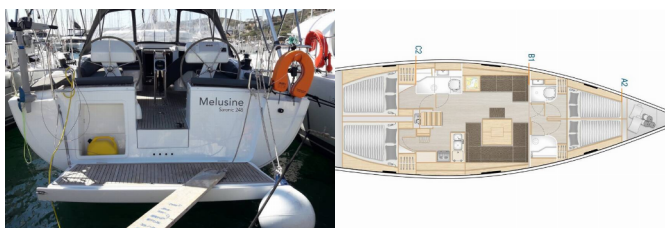

HANSE 458

Melusine (2020)

Yacht Real • ☰ ☰ ☰ ☰ 33 • 153 43 ☰ ☰ ☰ ☰ • ☰ ☰ ☰ ☰

☰ ☰ ☰ ☰ 30 69 77 202170

☰ ☰ ☰ ☰ info@yachtreal.com

Web: www.yachtreal.com

☰ ☰ ☰ ☰	Lavrion - Olympic Marine, Greece
☰ ☰ ☰ ☰ ID	8145
☰ ☰ ☰ ☰	Hanse Yachts
☰ ☰ ☰ ☰	Melusine
☰ ☰ ☰ ☰	2020
☰ ☰ ☰ ☰	46 Ft
☰ ☰ ☰ ☰	4
☰ ☰ ☰ ☰	8 + 2
☰ ☰ ☰ ☰ ☰ ☰ ☰ ☰	10
☰ ☰ ☰ ☰ / ☰ ☰	2

DECK: Bimini top, Black ball, Black conus, Boat hook, Cockpit cushions, Cockpit table, Dinghy, Fenders, Jerry cans for diesel, Main anchor, Mooring ropes, Plastic bucket, Spare anchor (Reserve, Auxiliary anchor), Sprayhood, Swimming ladder, Teak cockpit, Water hose