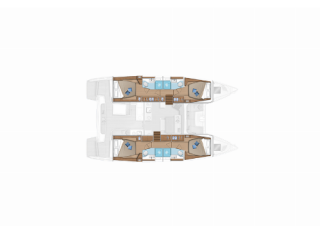

LAGOON 46

Amalia (2024)

Yacht Real • ☰ ☰ ☰ ☰ 33 • 153 43 ☰ ☰ ☰ ☰ • ☰ ☰ ☰ ☰

☰ ☰ ☰ ☰ 30 69 77 202170

☰ ☰ ☰ ☰ info@yachtreal.com

Web: www.yachtreal.com

☰ ☰ ☰ ☰	Naousa Paros Tourist Marine, Greece
☰ ☰ ☰ ☰ ID	8046
☰ ☰ ☰ ☰	Lagoon
☰ ☰ ☰ ☰	Amalia
☰ ☰ ☰ ☰	2024
☰ ☰ ☰ ☰	46 Ft
☰ ☰ ☰ ☰	4 + 2
☰ ☰ ☰ ☰	8 + 2 + 2
☰ ☰ ☰ ☰ / ☰ ☰ ☰ ☰	4 + 2

DECK: Bimini top, Cockpit fridge, Cockpit table, Dinghy, Dinghy hydraulic lifting system, Electric anchor windlass, Hydraulic gangway, Outboard engine

ENTERTAINMENT: Radio CD mp3 player

GALLEY: Freezer, Refrigerator