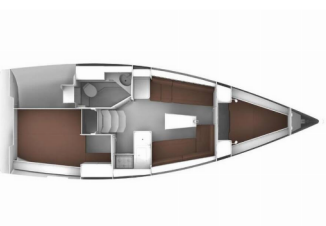

# BAVARIA CRUISER 34 STYLE

Opal (2024)

Yacht Real • 33 • 153 43

30 69 7 202170

info@yachtreal.com

Web: www.yachtreal.com

	Vodice, Croatia
ID	7636
	Bavaria
	Opal
	2024
	33 Ft
	2
	4 + 1
	5
	1

**DECK:** Anchor line, Anchor swivel, Bimini top, Black ball, Black conus, Boat hook, Bosun's chair (Safe seat) (boatswain's chair), Canister for water, Cockpit cushions, Cockpit table, Cockpit/stern, outside shower, Dinghy, Electric anchor windlass, Fenders, Gangway, Hawser, Jerry cans for diesel, Main anchor, Mooring ropes , Plastic bucket, Round/globular fender, Spare anchor (Reserve, Auxiliary anchor), Spotlight / Headlights, Sprayhood, Spring line, Teak cockpit, Water hose