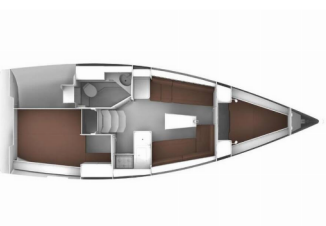

BAVARIA CRUISER 34 STYLE

Opal (2024)

Yacht Real • ☰ ☰ ☰ ☰ 33 • 153 43 ☰ ☰ ☰ ☰ • ☰ ☰ ☰ ☰

☰ ☰ ☰ ☰ 30 69 77 202170

☰ ☰ ☰ ☰ info@yachtreal.com

Web: www.yachtreal.com

☰ ☰ ☰ ☰	Vodice, Croatia
☰ ☰ ☰ ☰ ID	7636
☰ ☰ ☰ ☰	Bavaria
☰ ☰ ☰ ☰	Opal
☰ ☰ ☰ ☰	2024
☰ ☰ ☰ ☰	33 Ft
☰ ☰ ☰ ☰	2
☰ ☰ ☰ ☰	4 + 1
☰ ☰ ☰ ☰ ☰ ☰ ☰ ☰	5
☰ ☰ ☰ ☰ / ☰ ☰ ☰ ☰	1

DECK: Anchor line, Anchor swivel, Bimini top, Black ball, Black conus, Boat hook, Bosun's chair (Safe seat) (boatswain's chair), Canister for water, Cockpit cushions, Cockpit table, Cockpit/stern, outside shower, Dinghy, Electric anchor windlass, Fenders, Gangway, Hawser, Jerry cans for diesel, Main anchor, Mooring ropes , Plastic bucket, Round/globular fender, Spare anchor (Reserve, Auxiliary anchor), Spotlight / Headlights, Sprayhood, Spring line, Teak cockpit, Water hose