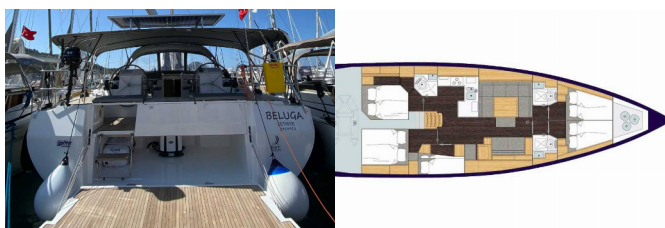

BAVARIA C50 HOLIDAY

Beluga (2024)

Yacht Real • ☰ ☰ ☰ ☰ 33 • 153 43 ☰ ☰ ☰ ☰ • ☰ ☰ ☰ ☰

☰ ☰ ☰ ☰ 30 69 77 202170

☰ ☰ ☰ ☰ info@yachtreal.com

Web: www.yachtreal.com

☰ ☰ ☰ ☰	Göcek, Turkey
☰ ☰ ☰ ☰ ID	7597
☰ ☰ ☰ ☰	Bavaria
☰ ☰ ☰ ☰	Beluga
☰ ☰ ☰ ☰	2024
☰ ☰ ☰ ☰	51 Ft
☰ ☰ ☰ ☰	5
☰ ☰ ☰ ☰	10
☰ ☰ ☰ ☰ ☰ ☰ ☰ ☰	10
☰ ☰ ☰ ☰ / ☰ ☰ ☰ ☰	3

DECK: Anchor line, Anchor swivel, Bimini top, Black ball, Black conus, Boat hook, Bosun's chair (Safe seat) (boatswain's chair), Canister for water, Cockpit table, Cockpit/stern, outside shower, Dinghy, Electric anchor windlass, Fenders, Gangway, Hawser, Jerry cans for diesel, Main anchor, Mooring ropes , Plastic bucket, Round/globular fender, Spare anchor (Reserve, Auxiliary anchor), Spotlight / Headlights, Sprayhood, Spring line, Water hose