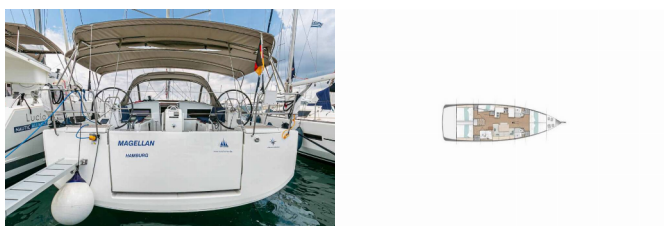

SUN ODYSSEY 490

Magellan (2023)

Yacht Real • ☰ ☰ ☰ ☰ 33 • 153 43 ☰ ☰ ☰ ☰ • ☰ ☰ ☰ ☰

☰ ☰ ☰ ☰ 30 69 77 202170

☰ ☰ ☰ ☰ info@yachtreal.com

Web: www.yachtreal.com

☰ ☰ ☰ ☰	Corfu, Gouvia Marina, Greece
☰ ☰ ☰ ☰ ID	7391
☰ ☰ ☰ ☰	Jeanneau
☰ ☰ ☰ ☰	Magellan
☰ ☰ ☰ ☰	2023
☰ ☰ ☰ ☰	47 Ft
☰ ☰ ☰ ☰	5
☰ ☰ ☰ ☰	10 + 2
☰ ☰ ☰ ☰ ☰ ☰ ☰ ☰	12
☰ ☰ ☰ ☰ / ☰ ☰ ☰ ☰	3

DECK: Anchor line, Anchor swivel, Bimini top, Black ball, Black conus, Boat hook, Bosun's chair (Safe seat) (boatswain's chair), Canister for water, Cockpit cushions, Cockpit table, Cockpit/stern, outside shower, Dinghy, Electric anchor windlass, Fenders, Gangway, Hawser, Main anchor, Mooring ropes, Plastic bucket, Remote control for anchor winch with chain counter at helm, Round/globular fender, Spare anchor (Reserve, Auxiliary anchor), Spotlight / Headlights, Sprayhood, Spring line, Teak cockpit, Water hose