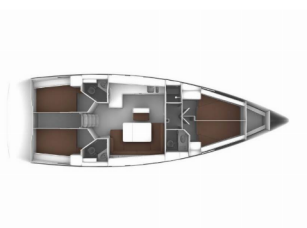

# BAVARIA CRUISER 46

Mala (2023)

Yacht Real • ☰ ☰ ☰ ☰ 33 • 153 43 ☰ ☰ ☰ ☰ • ☰ ☰ ☰ ☰

☰ ☰ ☰ ☰ 30 69 77 202170

☰ ☰ ☰ ☰ info@yachtreal.com

Web: www.yachtreal.com

☰ ☰ ☰ ☰	Göcek, Turkey
☰ ☰ ☰ ☰ ID	7312
☰ ☰ ☰ ☰	Bavaria
☰ ☰ ☰ ☰	Mala
☰ ☰ ☰ ☰	2023
☰ ☰ ☰ ☰	47 Ft
☰ ☰ ☰ ☰	4
☰ ☰ ☰ ☰	8
☰ ☰ ☰ ☰ ☰ ☰ ☰ ☰	8
☰ ☰ ☰ ☰ / ☰ ☰ ☰ ☰	3

**DECK:** Anchor line, Anchor swivel, Bimini top, Black ball, Black conus, Boat hook, Bosun's chair (Safe seat) (boatswain's chair), Canister for water, Cockpit cushions, Cockpit table, Cockpit/stern, outside shower, Dinghy, Electric anchor windlass, Fenders, Gangway, Hawser, Jerry cans for diesel, Main anchor, Mooring ropes , Plastic bucket, Round/globular fender, Spare anchor (Reserve, Auxiliary anchor), Spotlight / Headlights, Sprayhood, Spring line, Teak cockpit, Water hose