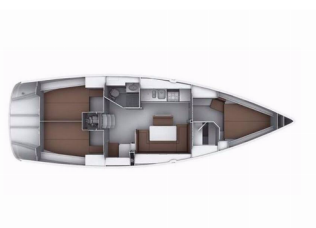

BAVARIA CRUISER 40

Lola (2013)

Yacht Real • ☰ ☰ ☰ ☰ 33 • 153 43 ☰ ☰ ☰ ☰ • ☰ ☰ ☰ ☰

☰ ☰ ☰ ☰ 30 69 77 202170

☰ ☰ ☰ ☰ info@yachtreal.com

Web: www.yachtreal.com

☰ ☰ ☰ ☰	Volos, Greece
☰ ☰ ☰ ☰ ID	6843
☰ ☰ ☰ ☰	Bavaria
☰ ☰ ☰ ☰	Lola
☰ ☰ ☰ ☰	2013
☰ ☰ ☰ ☰	41 Ft
☰ ☰ ☰ ☰	3
☰ ☰ ☰ ☰	6 + 1
☰ ☰ ☰ ☰ ☰ ☰ ☰ ☰	7
☰ ☰ ☰ ☰ / ☰ ☰ ☰ ☰	2

DECK: Anchor line, Anchor swivel, Bimini top, Black ball, Black conus, Boat hook, Bosun's chair (Safe seat) (boatswain's chair), Canister for water, Cockpit cushions, Cockpit table, Cockpit/stern, outside shower, Dinghy, Electric anchor windlass, Fenders, Gangway, Hawser, Jerry cans for diesel, Main anchor, Mooring ropes , Plastic bucket, Round/globular fender, Spare anchor (Reserve, Auxiliary anchor), Sprayhood, Spring line, Teak cockpit, Water hose