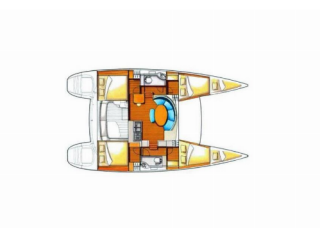

LAGOON 380

Twin Star (2004)

Yacht Real • ☰ ☰ ☰ ☰ ☰ 33 • 153 43 ☰ ☰ ☰ ☰ ☰

☰ ☰ ☰ ☰ ☰ 30 69 77 202170

☰ ☰ ☰ ☰ ☰ info@yachtreal.com

Web: www.yachtreal.com

☰ ☰ ☰ ☰ ☰	Pula, ACI Marina Pomer, Croatia
☰ ☰ ☰ ☰ ☰ ID	6836
☰ ☰ ☰ ☰ ☰	Lagoon
☰ ☰ ☰ ☰ ☰	Twin Star
☰ ☰ ☰ ☰ ☰	2004
☰ ☰ ☰ ☰ ☰	38 Ft
☰ ☰ ☰ ☰ ☰	4 + 2
☰ ☰ ☰ ☰ ☰	8 + 2 + 2
☰ ☰ ☰ ☰ ☰ ☰ ☰ ☰ ☰ ☰	11
☰ ☰ ☰ ☰ ☰ / ☰ ☰ ☰ ☰	2

DECK: Anchor line, Anchor swivel, Bimini top, Black ball, Black conus, Boat hook, Bosun's chair (Safe seat) (boatswain's chair), Canister for water, Cockpit cushions, Cockpit table with light, Cockpit/stern, outside shower, Davit, Dinghy, Electric anchor windlass, Fenders, Gangway, Hawser, Jerry cans for diesel, Main anchor, Mooring ropes , Plastic bucket, Round/globular fender, Spare anchor (Reserve, Auxiliary anchor), Spotlight / Headlights, Sprayhood, Spring line, Sun tent, Water hose