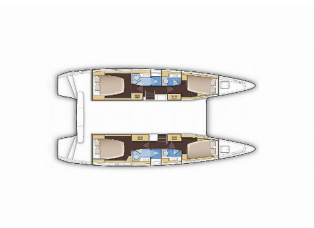

# LAGOON 42

Antel (2020)

Yacht Real • ☰ ☰ ☰ ☰ 33 • 153 43 ☰ ☰ ☰ ☰ • ☰ ☰ ☰ ☰

☰ ☰ ☰ ☰ 30 69 77 202170

☰ ☰ ☰ ☰ info@yachtreal.com

Web: www.yachtreal.com

☰ ☰ ☰ ☰	Lefkas, D-Marin, Greece
☰ ☰ ☰ ☰ ID	6453
☰ ☰ ☰ ☰	Lagoon
☰ ☰ ☰ ☰	Antel
☰ ☰ ☰ ☰	2020
☰ ☰ ☰ ☰	42 Ft
☰ ☰ ☰ ☰	4 + 2
☰ ☰ ☰ ☰	8 + 1 + 2
☰ ☰ ☰ ☰ ☰ ☰ ☰ ☰	12
☰ ☰ ☰ ☰ / ☰ ☰ ☰ ☰	4 + 1

**DECK:** Dinghy, Gangway, Outboard engine

**ENTERTAINMENT:** Audio pack, TV, Underwater lights

**GALLEY:** Freezer, NESPRESSO coffee machine, Refrigerator

**INTERIOR:** Convertible table, Electric fans, Electric toilet