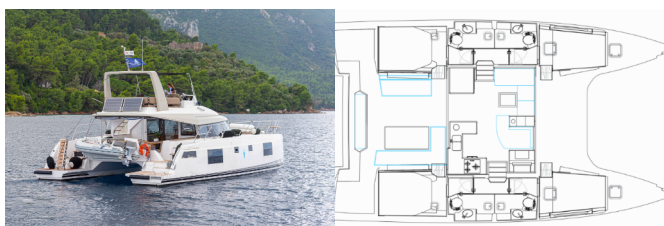

NAUTITECH 47 POWER

AG Princess (2019)

Yacht Real • ☰ ☰ ☰ ☰ 33 • 153 43 ☰ ☰ ☰ ☰ • ☰ ☰ ☰ ☰

☰ ☰ ☰ ☰ 30 69 77 202170

☰ ☰ ☰ ☰ info@yachtreal.com

Web: www.yachtreal.com

☰ ☰ ☰ ☰	Lefkas Main Port, Greece
☰ ☰ ☰ ☰ ID	6427
☰ ☰ ☰ ☰	Bavaria
☰ ☰ ☰ ☰	AG Princess
☰ ☰ ☰ ☰	2019
☰ ☰ ☰ ☰	47 Ft
☰ ☰ ☰ ☰	4 + 2
☰ ☰ ☰ ☰	9 + 2
☰ ☰ ☰ ☰ / ☰ ☰ ☰ ☰	4 + 1

DECK: Cockpit cushions, Cockpit table, Cockpit/stern, outside shower, Davit, Electric anchor windlass, Fenders, Flybridge, Forward lounge area, LED outdoor ambiance lights, Mooring ropes, Outside cushions, Remote control for anchor winch with chain counter at helm, Sun mattresses, Teak cockpit

ENTERTAINMENT: Fusion radio, FUSION sound system, Indoor speakers, Outdoor speakers

GALLEY: Refrigerator

INTERIOR: Ambiental lighting, Curtains, Table

NAVIGATION: AIS, Autopilot, Complete navigation equipment, Docking camera, Echosounder/Depthsounder, GPS chart plotter, Radar, Speedometer (Speed log)

SAFETY: VHF radio

YACHT ELECTRICS: 220V socket, Air Conditioning, Battery charger, Generator, Inverter, Service batteries, Shore connection 220 V, Shore power cable, Solar panels, USB sockets, Water heater, Watermaker - desalinator