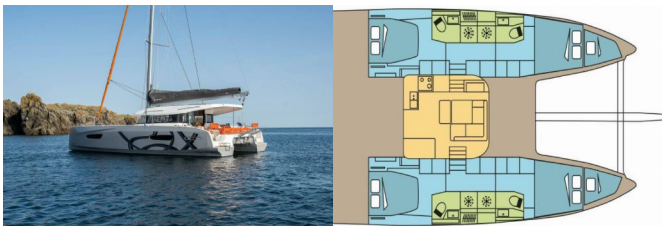

EXCESS 14

SAN BLAS 2 (2024)

Yacht Real • ☰ ☰ ☰ ☰ 33 • 153 43 ☰ ☰ ☰ ☰ • ☰ ☰ ☰ ☰

~~☰ ☰ ☰ ☰ 30 69 77 202170~~

~~☰ ☰ ☰ ☰ info@yachtreal.com~~

Web: www.yachtreal.com

☰ ☰ ☰ ☰	Athens, Alimos Marina, Greece
☰ ☰ ☰ ☰ ID	6380
☰ ☰ ☰ ☰	Excess
☰ ☰ ☰ ☰	SAN BLAS 2
☰ ☰ ☰ ☰	2024
☰ ☰ ☰ ☰	46 Ft
☰ ☰ ☰ ☰	4 + 2
☰ ☰ ☰ ☰	8 + 2
☰ ☰ ☰ ☰ ☰ ☰ ☰ ☰	10
☰ ☰ ☰ ☰ / ☰ ☰ ☰ ☰	4