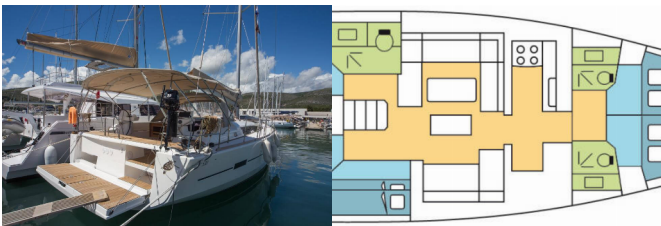

DUFOUR 520 GL

HOUAT (2018)

Yacht Real • ☰ ☰ ☰ ☰ 33 • 153 43 ☰ ☰ ☰ ☰ • ☰ ☰ ☰ ☰

☰ ☰ ☰ ☰ 30 69 77 202170

☰ ☰ ☰ ☰ info@yachtreal.com

Web: www.yachtreal.com

☰ ☰ ☰ ☰ Palma De Mallorca, Marina Naviera Balear, Spain