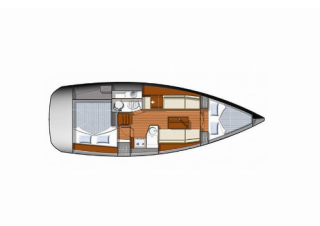

SUN ODYSSEY 33I

Kiki Kiss (2013)

Yacht Real • ☰ ☰ ☰ ☰ 33 • 153 43 ☰ ☰ ☰ ☰ • ☰ ☰ ☰ ☰

☰ ☰ ☰ ☰ 30 69 77 202170

☰ ☰ ☰ ☰ info@yachtreal.com

Web: www.yachtreal.com

☰ ☰ ☰ ☰	ACI Marina Split, Croatia
☰ ☰ ☰ ☰ ID	5313
☰ ☰ ☰ ☰	Jeanneau
☰ ☰ ☰ ☰	Kiki Kiss
☰ ☰ ☰ ☰	2013
☰ ☰ ☰ ☰	33 Ft
☰ ☰ ☰ ☰	2
☰ ☰ ☰ ☰	4 + 2
☰ ☰ ☰ ☰ / ☰ ☰ ☰ ☰	1

INTERIOR: Bed linen

NAVIGATION: Autopilot, GPS chart plotter - cockpit, Nautical charts, Pilot book, Tridata

SAFETY: VHF radio

YACHT ELECTRICS: Battery charger , USB sockets

Sun Odyssey 33i Kiki Kiss (2013)