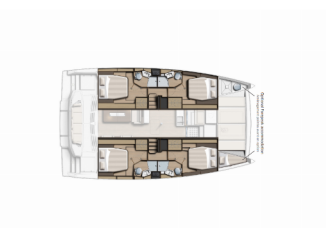

Yacht Real • ☰ ☰ ☰ ☰ 33 • 153 43 ☰ ☰ ☰ ☰ • ☰ ☰ ☰ ☰

☰ ☰ ☰ ☰ 30 69 77 202170

☰ ☰ ☰ ☰ info@yachtreal.com

Web: www.yachtreal.com