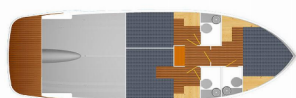

FUTURA 40 GRAND HORIZON

Nanda (2020)

Yacht Real • ☰ ☰ ☰ ☰ 33 • 153 43 ☰ ☰ ☰ ☰ • ☰ ☰ ☰ ☰

☰ ☰ ☰ ☰ 5063 7 202170

☰ ☰ ☰ ☰ info@yachtreal.com

Web: www.yachtreal.com

☰ ☰ ☰ ☰	Tribunj D-Marin, Croatia
☰ ☰ ☰ ☰ ID	5063
☰ ☰ ☰ ☰	Futura Yachts
☰ ☰ ☰ ☰	Nanda
☰ ☰ ☰ ☰	2020
☰ ☰ ☰	37 Ft
☰ ☰ ☰ ☰	3
☰ ☰ ☰ ☰	6
☰ ☰ ☰ ☰ / ☰ ☰ ☰ ☰	3

DECK: Anchor Delta, Bathing platform, Bilge pump - Mechanic, Bimini top, Boat hook, Cockpit table, Cockpit/stern, outside shower, Dinghy, Electric anchor windlass, Fenders, Flybridge, Gangway, Mooring ropes, Spare anchor (Reserve, Auxiliary anchor), Swimming ladder, Water hose